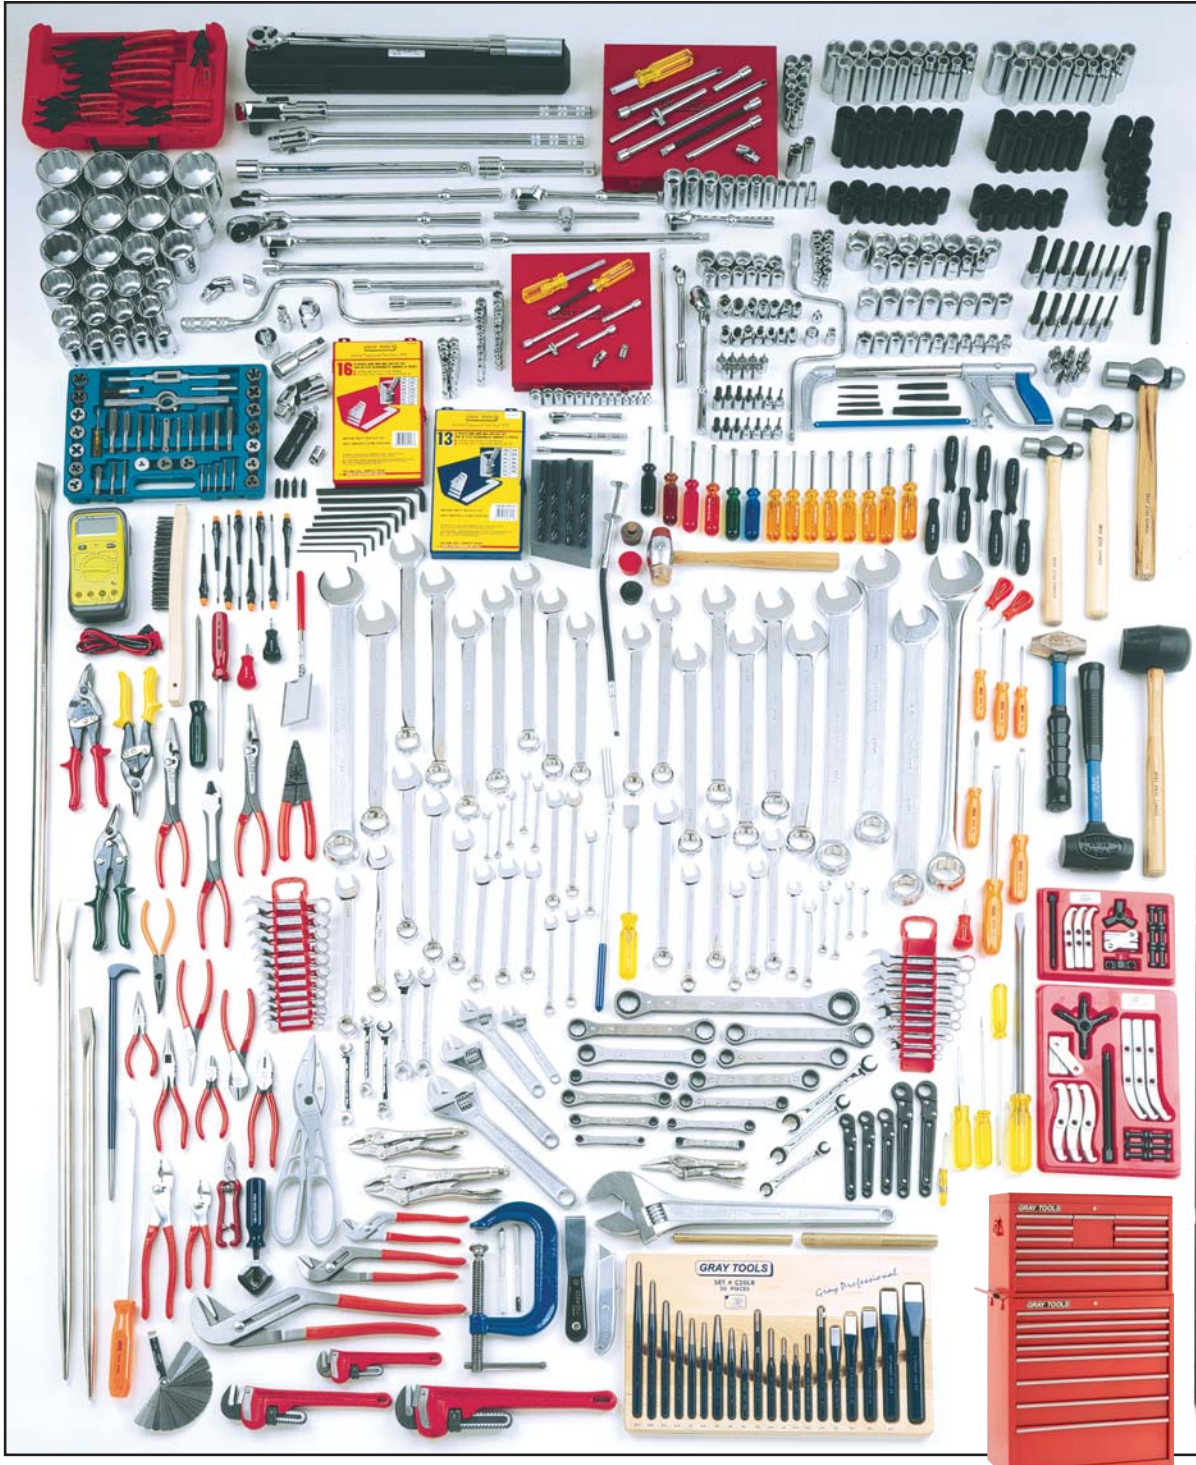

MASTER SETS

MS1835

835 Piece Complete SAE & Metric Master Set
includes 92110 (Top Chest) and 92208 (Roller Cabinet)

MS1835-T0

Tools Only

DOBCO
EQUIPMENT LTD

Ontario's Largest
Pneumatic & Hydraulic Tool Distributor

1-2430 Lucknow Drive, Mississauga, Ontario L5S 1V3. Tel: 905-672-5557 Fax: 905-672-5559
Email: sales@dobcoeqp.com www.dobcoeqp.com